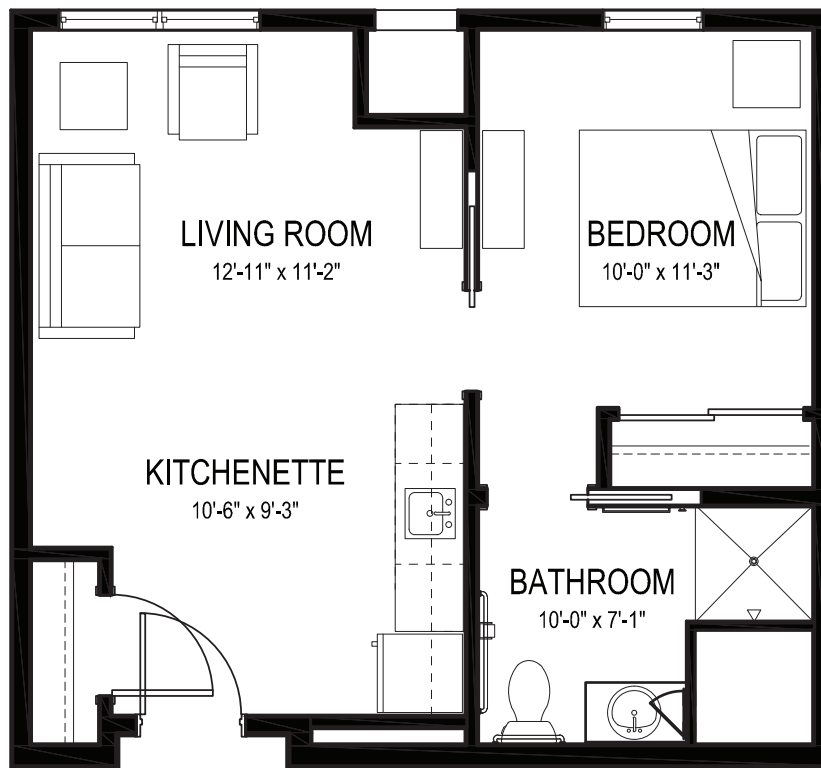

Armitage

450 SQ FT

- STUDIO
- One Bath

Elston

496 SQ FT

- One Bedroom
- One Bath

Dearborn

540 SQ FT

- One Bedroom
- One Bath

Sheridan

626 SQ FT

- One Bedroom
- One Bath

Lincoln

488 SQ FT

- One Bedroom
- One Bath

Michigan

780 SQ FT

- Two Bedroom
- One Bath