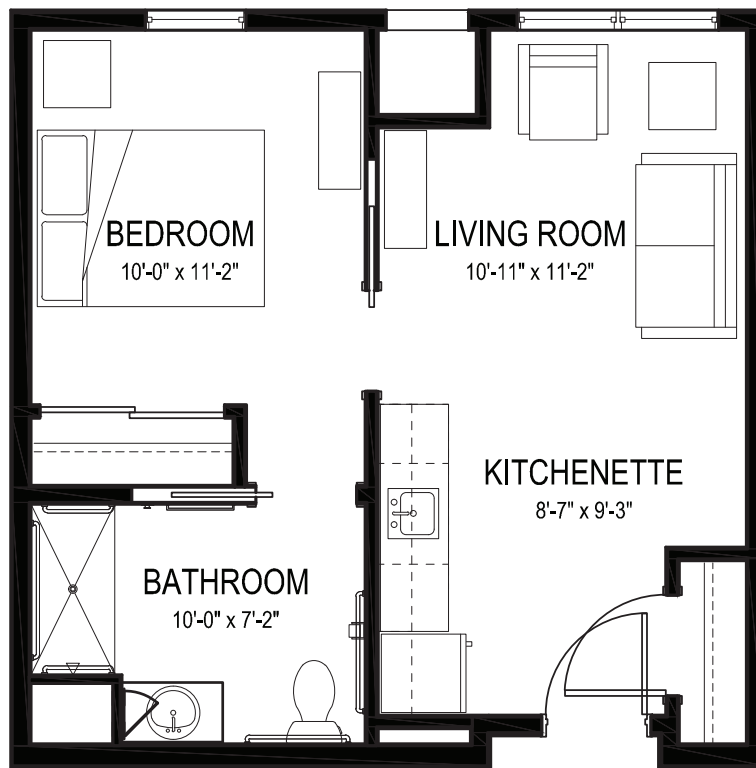

Armitage

450 SQ FT

- STUDIO
- One Bath

Elston

496 SQ FT

- One Bedroom
- One Bath

Dearborn

540 SQ FT

- One Bedroom
- One Bath

Sheridan

626 SQ FT

- One Bedroom
- One Bath

Lincoln

488 SQ FT

- One Bedroom
- One Bath

Michigan

780 SQ FT

- Two Bedroom
- One Bath