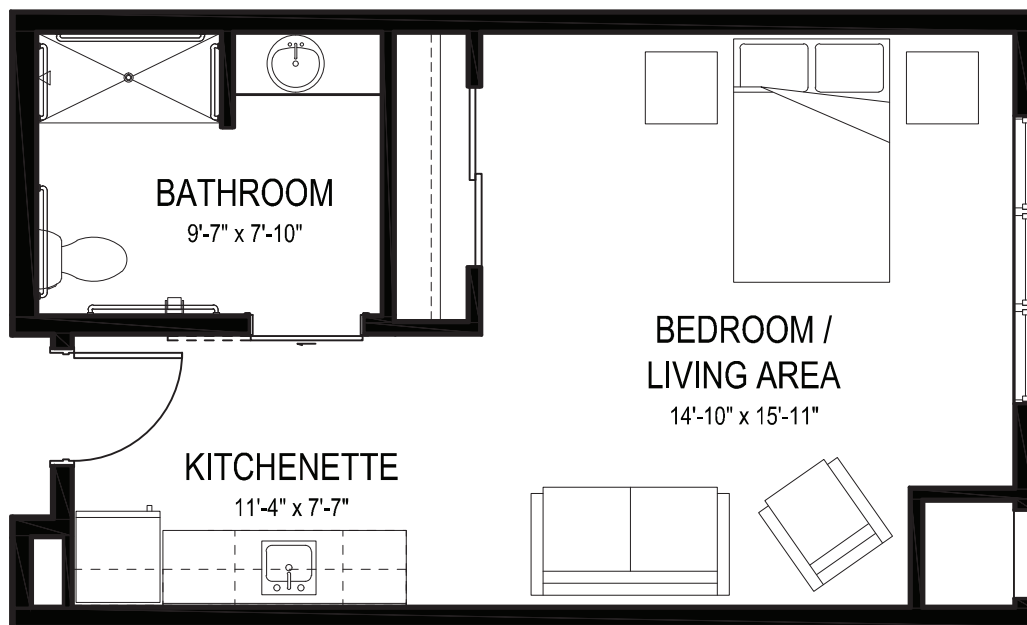

Armitage

450 SQ FT

- STUDIO
- One Bath

Elston

496 SQ FT

- One Bedroom
- One Bath

Dearborn

540 SQ FT

- One Bedroom
- One Bath

Sheridan

626 SQ FT

- One Bedroom
- One Bath

Lincoln

488 SQ FT

- One Bedroom
- One Bath

Michigan

780 SQ FT

- Two Bedroom
- One Bath