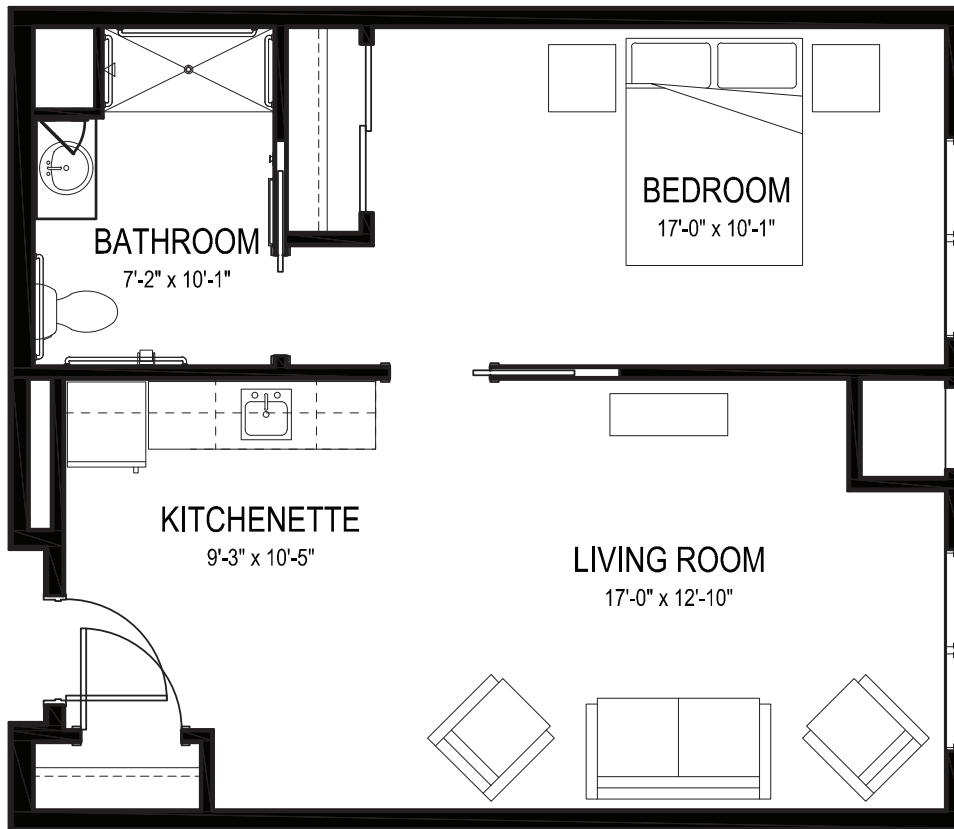

Armitage

450 SQ FT

- STUDIO
- One Bath

Elston

496 SQ FT

- One Bedroom
- One Bath

Dearborn

540 SQ FT

- One Bedroom
- One Bath

Sheridan

626 SQ FT

- One Bedroom
- One Bath

Lincoln

488 SQ FT

- One Bedroom
- One Bath

Michigan

780 SQ FT

- Two Bedroom
- One Bath