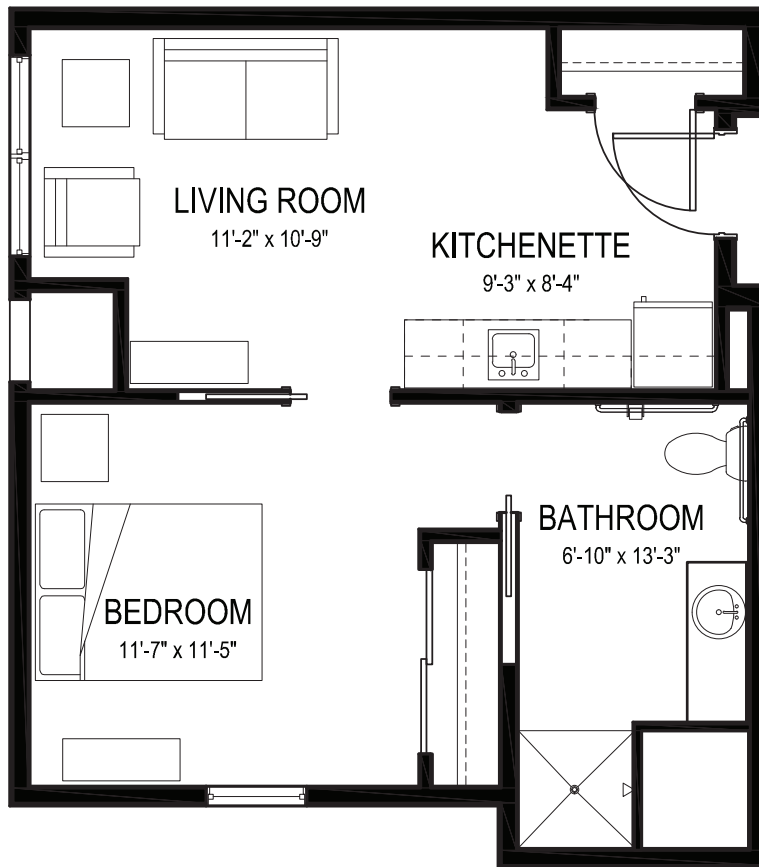

Armitage

450 SQ FT

- STUDIO
- One Bath

Elston

496 SQ FT

- One Bedroom
- One Bath

Dearborn

540 SQ FT

- One Bedroom
- One Bath

Sheridan

626 SQ FT

- One Bedroom
- One Bath

Lincoln

488 SQ FT

- One Bedroom
- One Bath

Michigan

780 SQ FT

- Two Bedroom
- One Bath